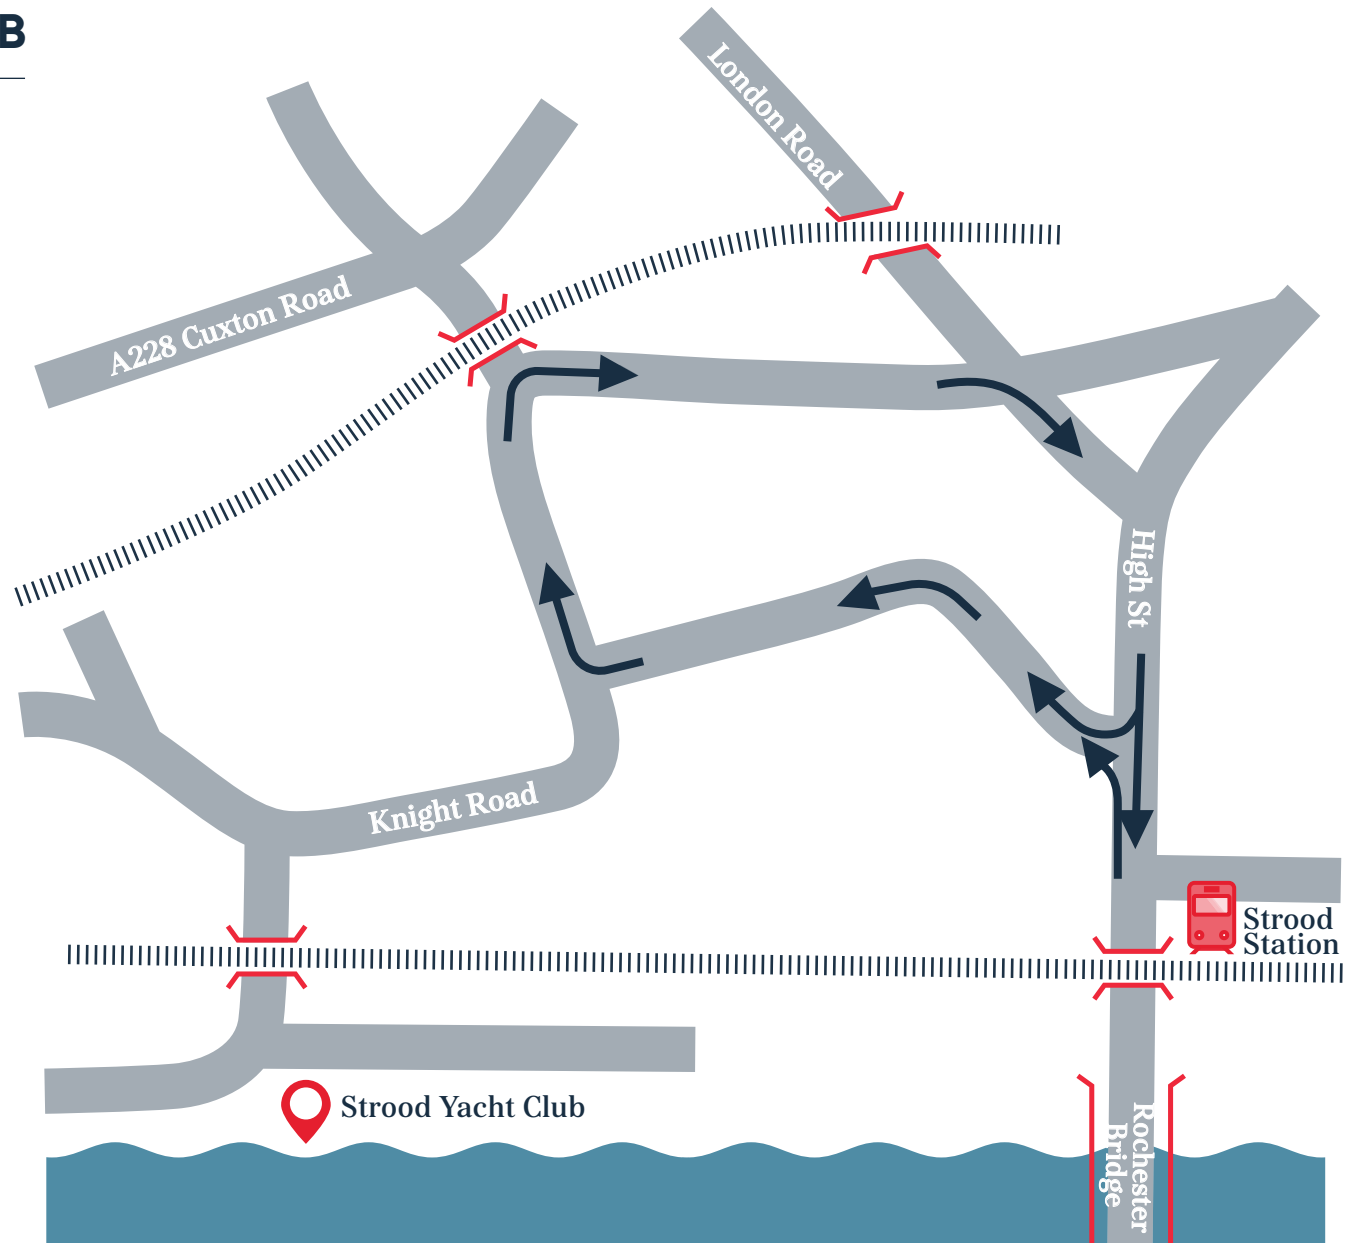

VENUE: STROOD YACHT CLUB

POSTCODE: ME2 2AH

IWA Kent & East Sussex Branch hosts regular waterway talks and socials. Our events are open to non-members. Visit the website for details of future events.

WATERWAYS.ORG.UK/KENT

We are the charity that works to protect and restore the country's 7,000 miles of canals and rivers