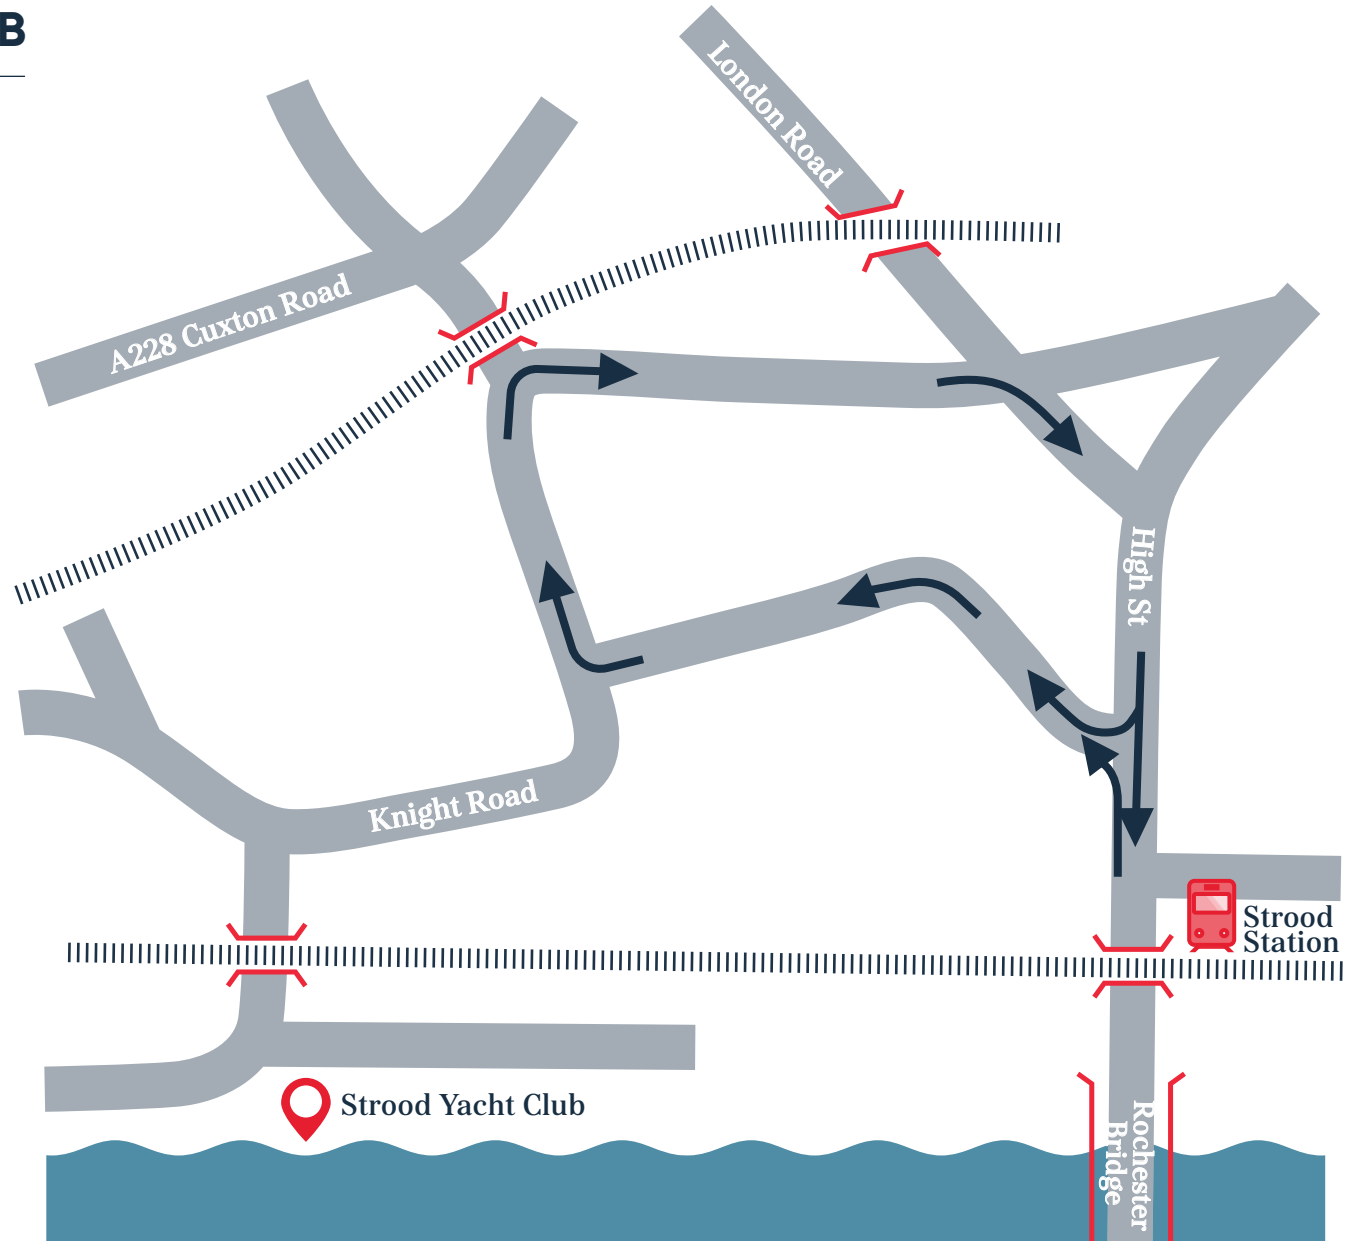

VENUE: STROOD YACHT CLUB

POSTCODE: ME2 2AH

IWA Kent & East Sussex Branch hosts regular waterway talks and socials. Our events are open to non-members. Visit the website for details of future events.

WATERWAYS.CO.UK/KENT

We are the charity that works to protect and restore the country's 6,500 miles of canals and rivers.