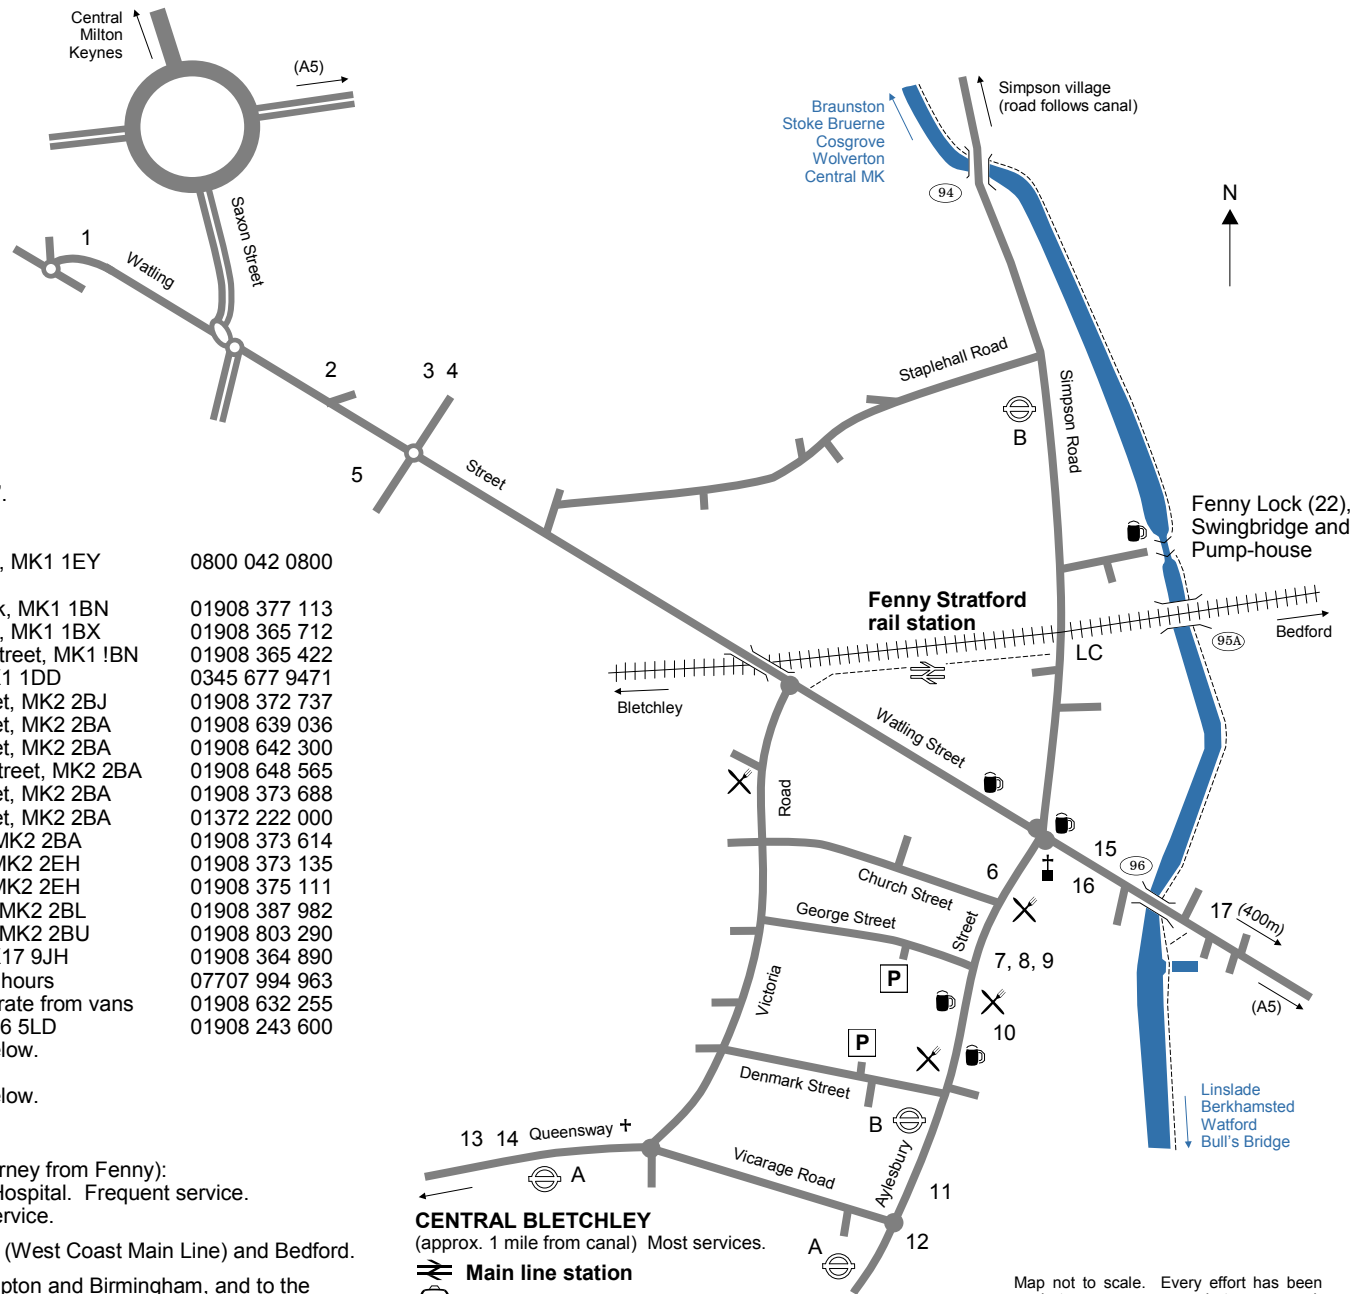

Fenny Stratford

Guide Map for waterway visitors

IWA Milton Keynes Branch welcomes you to Fenny Stratford. The town grew up where Watling Street (Roman road) crosses the River Ouzel.

Fenny Lock and its surroundings were adopted by IWA Milton Keynes Branch in 2012. We carry out basic maintenance such as gardening, painting and vegetation clearance.

A companion Guide for Cosgrove and Wolverton, where the canal leaves Milton Keynes towards Birmingham, is also available at:

https://www.waterways.org.uk/miltonkeynes/maps_guides_etc

FOOD AND DRINK

Pubs

Restaurants and take-aways Not all are marked, due to map scale limitations. For deliveries, please google "fenny stratford take-aways".

PUBLIC TRANSPORT AND PARKING

- Useful bus routes** (stops are shown on side of road for outbound journey from Fenny):
From stops A: 1 or 5 to Central Milton Keynes, via Bletchley and Hospital. Frequent service.
From stops B: 18 to Central Milton Keynes via Hospital. Hourly service.
- Fenny Stratford rail station** (foot access only): Services to Bletchley (West Coast Main Line) and Bedford.
- Bletchley rail station:** main line services to London Euston, Northampton and Birmingham, and to the north-west via Milton Keynes Central.
- Taxis:** Royal Cabs 01908 563 563; Eezy Cabs 01908 218 218; Fenny Cabs 01908 787 787; Skyline 01908 222 111, or taxi rank at Bletchley rail station.
- Car parks:** Off George Street and Denmark Street.